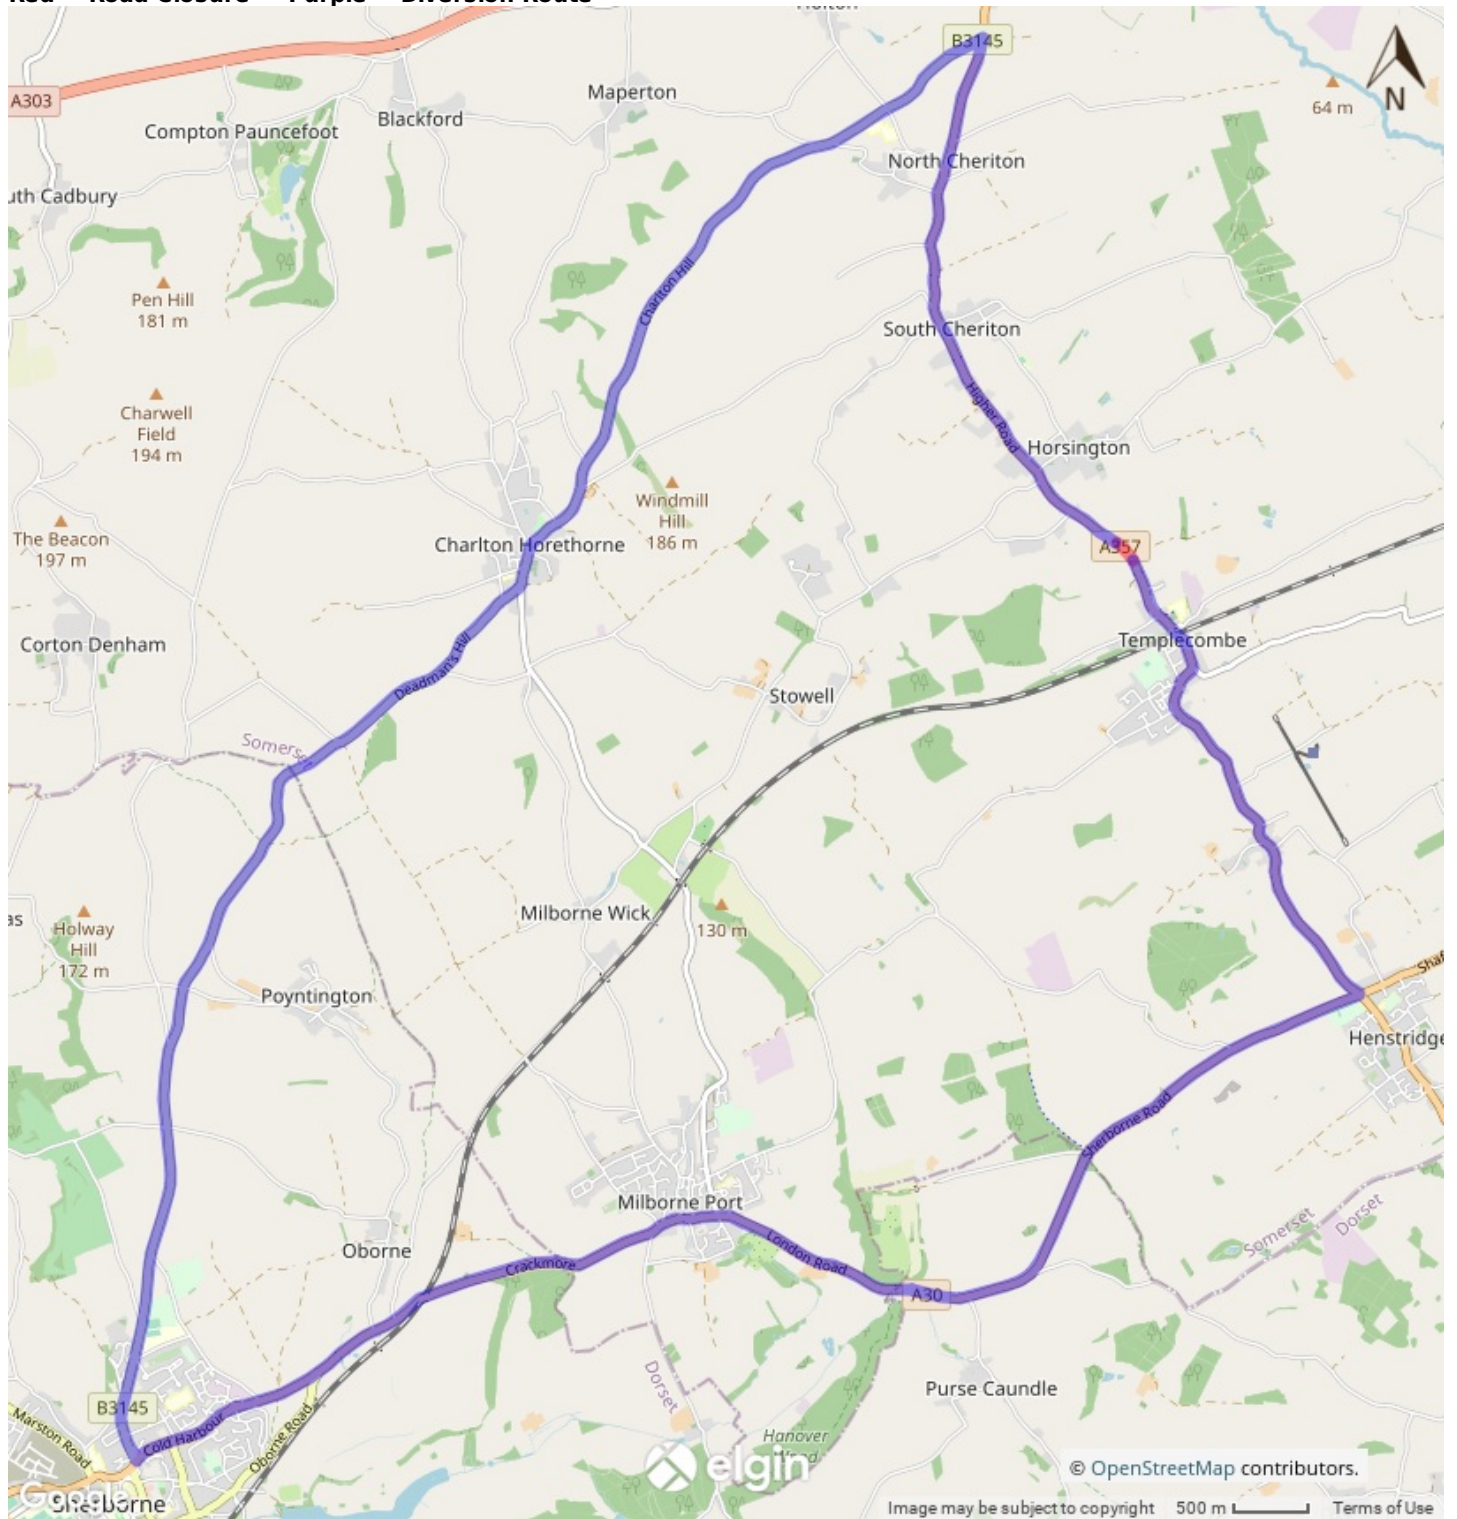

**Somerset County Council
District of South Somerset District
Parish of Abbas and Templecombe
Temporary Closure of Tower Hill**

TAKE NOTICE that in pursuance of Section 14(1) of the Road Traffic Regulations Act 1984, as amended by the Road Traffic (Temporary Restrictions) Act 1991, the County Council of Somerset have made an Order **PROHIBITING ALL TRAFFIC** from proceeding along Tower Hill for a distance of approximately 160 metres.

This order will enable Somerset Highways to carry out patching works.

The Order becomes effective on 3rd September 2020 and will remain in force for eighteen months. The works are expected to commence on 8th September 2020 until 10th September 2020 between the hours of (09:30 - 15:30) for a total of 3 days.

Please visit [one.network](#) for further information on the alternative route.

For information about the works being carried out please contact Somerset County Council on (0300) 123 2224.

Patrick Flaherty

Chief Executive

Dated: 3rd September 2020

Tower Hill, Abbas and Templecombe

Red = Road Closure Purple = Diversion Route

USRN: 36609806 SCALE: Not to scale
© Crown Copyright and Database Right (2020) Ordnance Survey 100038382